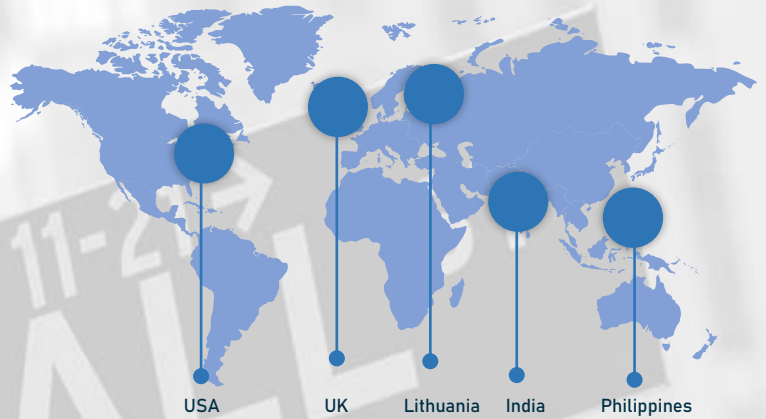

Recruitment Capability Statement

SOHO FAST FACTS

- Founded 2010-New York City
- 24x7 global recruitment support
- Microsoft Cloud Solutions Partner Modern Work
- Murex, Archer, and Snowflake partner
- Commitment to diversity & inclusion
- Veteran-owned company

INTERNATIONAL OFFICES

WWW.SOHODRAGON.NYC

TALENT SOURCING

- Software development & engineering
- Microsoft software
- Cloud and migration
- Project management
- GRC, including Archer
- Murex front and back office and BA
- Data engineering and analytics
- Quality assurance

VERTICAL AREAS

- Financial markets
- Banking
- Insurance & legal
- Health care & Pharma

TALENT SERVICES

- Direct hire
- Staff augmentation
- Offshore support
- Managed services
- Team automation
- Business process AI

THE RESULTS

MORE
Qualified Candidates
than the Competition

FASTER
Time-to-hire for Job
Requirements

HIGHER
Retention Rates for
Hired Candidates

BETTER
Performance Satisfaction
Rate for Clients